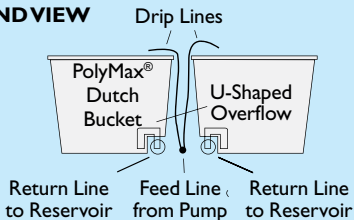

PolyMax[®] Dutch Bucket Recovery Drip System

ENDVIEW

End of Return Lines is Capped Off

End of Feed Line is Capped Off

TOPVIEW

SIDEVIEW