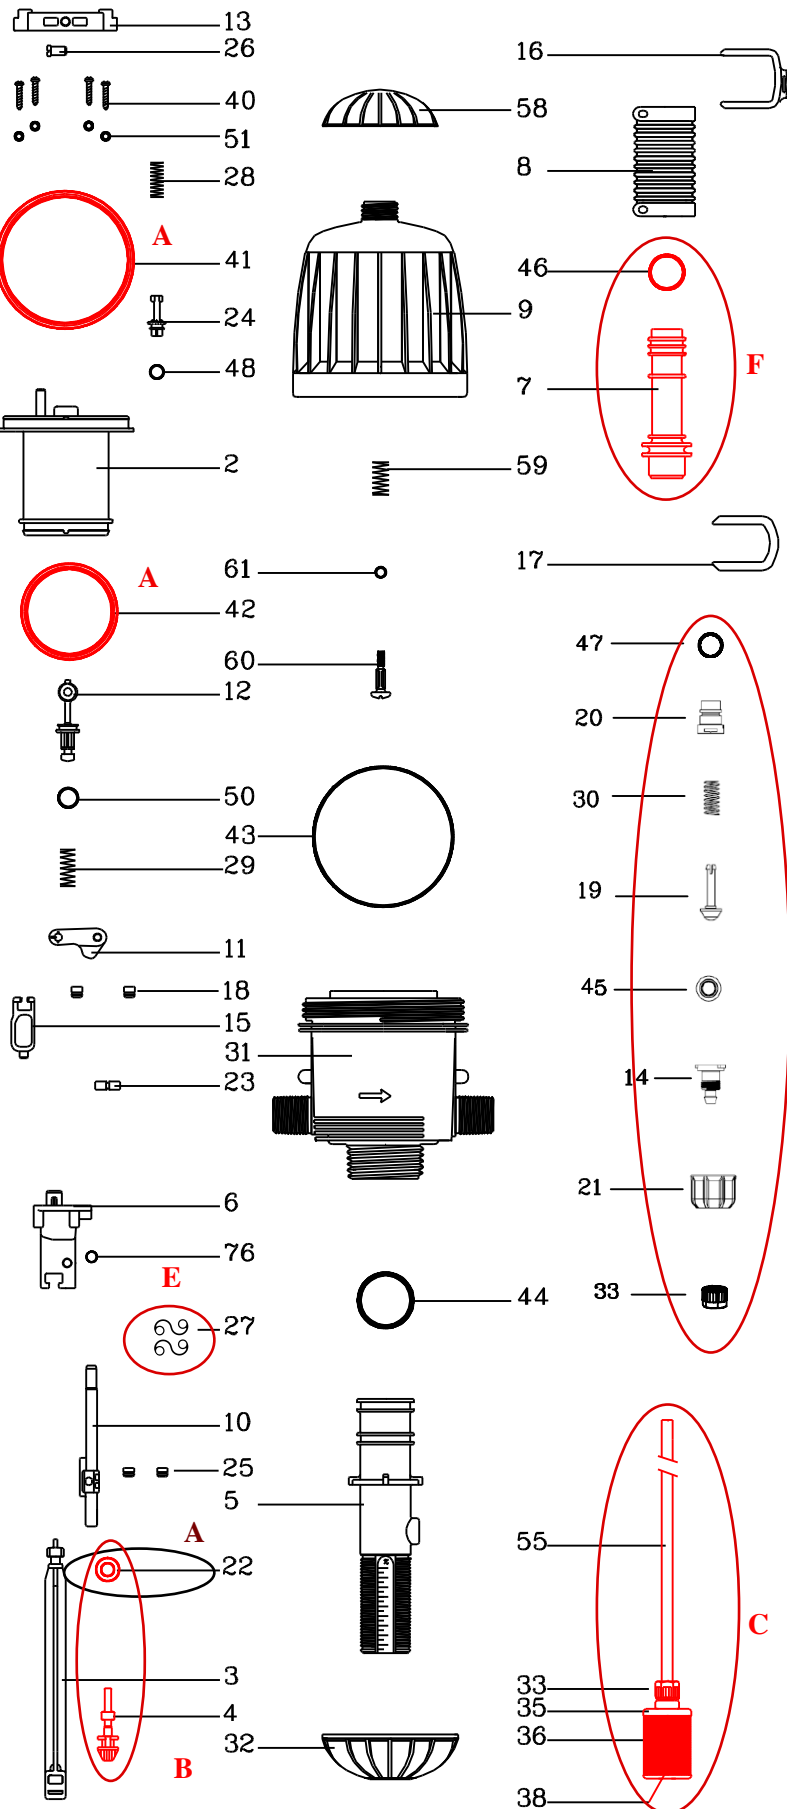

**: KITS FOR**  
**MixRite 2502 12502 PO LFR**

2802020P001 / 2802021P001

12/08/2013

**SPARE PARTS FOR FARMTEK STK # 112765**

**No. PART STK #**

A	SEAL KIT 2% DUAL	112778
B	SUCTION PISTON KIT	112779
C	SUCTION TUBE KIT	112780
D	CHECK VALVE KIT	112781
E	PLASTIC SPRING KIT	112776
F	SUCTION CYLINDER KIT	112782
	COMPLETE PO ENGINE DUAL SEAL	112777