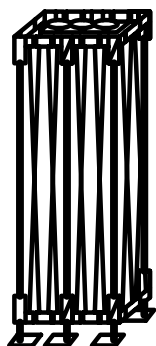

## 10' x 20' Foldable Gazebo

Step 1:

Frame

Roller Bag

Cover

**ATTENTION: YOU MUST ANCHOR THIS SHELTER TO PREVENT INJURY OR DAMAGE OR BOTH.**

Step 2:

Step 3:

Step 4:

Step 5:

**ATTENTION: YOU MUST ANCHOR THIS SHELTER TO PREVENT INJURY OR DAMAGE OR BOTH.**

*If you have any questions, please call us toll free at 1-800-FARMTEK.*